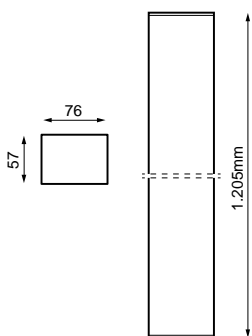

Retail

Specifications (Series luminaires)

 Voltage (V)	220-240V	 Measures	1.205x57x76mm
Hz Frecuency (Hz)	50/60Hz	 Weight	0.00212Kg
 Current (A)	500mA	 Mounting position	Surface Wall,Suspended
ϕ Power factor (Cos fi)	>0,9	 Operating temperature	-20°C ~ +45°C
 Dimming	No	ϕ_{LUM} Flux (lm)	3,350lm
 IP Tightness index	IP20	 Electrical isolation	CI
 IK Impact resistance	IK02	 Lifetime	L70>50000h
 Body color	9005	Colour temperature	3000K-4000K
 Diffuser Material	PC	 CRI Colour rendering index	>80
 Body	AL		

Prilux guarantees a $\pm 10\%$ tolerance in light flux measurements.

Dimensions

References

	W		ϕ_{LUM}	\angle	K		
650366	32W	500mA	3350lm	100°	3000K 4000K	1.205x57x76mm	>80

On request

Emergency kit 3h (mod. 1x/2x
1.200mm/1.500mm)