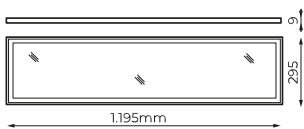

K	Colour temperature	6500K
	CRI Colour rendering index	>80
	Opening angle	110°
	UGR	NO

	Measures	530x191x77mm
	Mounting position	Recessed Ceiling
	Cut dimensions	275 x 1175

	Operating temperature	-20°C ~ +40°C
---	------------------------------	---------------

Dimensions

Photometry

207591

FRAME BL RECESS
PLASTER SILENT LED
120X30CM

207874

WH SURFACE
DRAWER SILENT
LED 120X30CM

472500

SUSPENSION KIT
1.5M SILENT LED (4
UNITS)