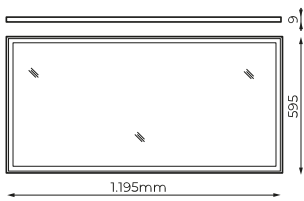

Specifications (Series luminaires)

	Electrical isolation	CII
	Voltage (V)	V
Hz	Frecuency (Hz)	50/60Hz
	Power factor (Cos fi)	>0,9
	Dimming	No
	IP Tightness index	IP20
	IP installed Sealing rating	IP40
	Body color	White
	Diffuser Material	PMMA-O
	Body	AL
K	Colour temperature	4000K
	CRI Colour rendering index	>80
	Opening angle	110°
	UGR	NO
	Measures	530x191x77mm
	Mounting position	Recessed Ceiling
	Cut dimensions	575X1175
	Operating temperature	-20°C ~ +40°C
	Flux (lm)	6,000lm
	Lifetime	(L70B50>)50.000h

References

	W_{LED}	W		ϕ	ϕ_{LUM}	K		
679657	56W	60W	1500mA	>0,9	6000lm	4000K	575X1175	No

Dimensions

Photometry

472500

SUSPENSION KIT
1.5M SILENT LED (4
UNITS)

384070

WH FRAME RECESS
PLASTER SILENT LED
120X60CM

383806

WH SURFACE
DRAWER SILENT
LED 120X60CM