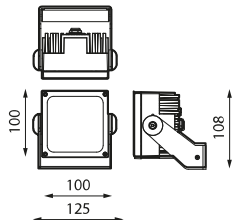

## Specifications (Series luminaires)

 <b>Voltage (V)</b>	24 dcV
 <b>Dimming</b>	No

 <b>Measures</b>	60x60x79mm
 <b>Weight</b>	0.455Kg

 <b>IP Tightness index</b>	IP66
 <b>IK Impact resistance</b>	IK06

 <b>Operating temperature</b>	-30°C ~ +50°C
--	---------------

## Dimensions