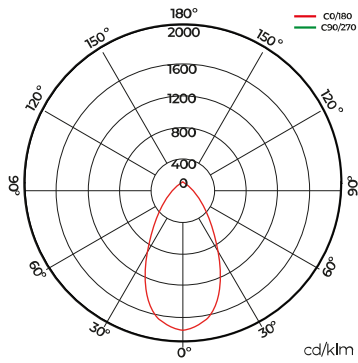

	Measures	100x100x108mm
	Weight	0.001055Kg
	Operating temperature	-30°C ~ +50°C
	Surges protection	No
	Flux (lm)	1,925lm
	Electrical isolation	CIII
	Lifetime	(L70B50>)50.000h

Prilux guarantees a $\pm 10\%$ tolerance in light flux measurements.

Dimensions

References

	W		
693844	24W	1925lm	No

Photometry

Accessories

481687

POWER SUPPLY
150W 24V IP66 PLUG/
IP44

488457