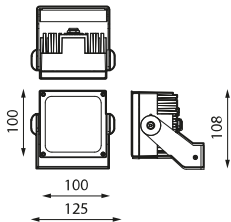

	Measures	100x100x108mm
	Weight	0.001055Kg
	Operating temperature	-30°C ~ +50°C
	Surges protection	No
	Flux (lm)	1,925lm
	Electrical isolation	CIII
	Lifetime	(L70B50>)50.000h

Prilux guarantees a $\pm 10\%$ tolerance in light flux measurements.

Dimensions

References

	W		
693844	24W	1925lm	No

Photometry

Accessories

481687

POWER SUPPLY
150W 24V IP66 PLUG/
IP44

488457