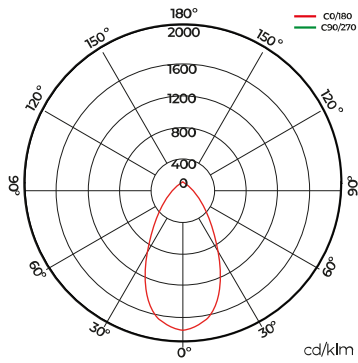

Applications

Historic buildings

Cultural spaces

Facades

Fairgrounds

Specifications (Series luminaires)

 Voltage (V)	24 dcV	 Measures	100x100x108mm
 Dimming	DMX	 Weight	0.001056Kg
 IP Tightness index	IP66	 Operating temperature	-30°C ~ +50°C
 IK Impact resistance	IK06	 Surges protection	No
 Body color	9004	 Flux (lm)	965lm
 Diffuser Material	VT	 Electrical isolation	CIII
 Body	AL	 Lifetime	(L70B50>)50.000h
K Colour temperature	RGBW(W:3000)		
 CRI Colour rendering index	>RGBW(W:3000)		

Prilux guarantees a $\pm 10\%$ tolerance in light flux measurements.

Dimensions

References

	W		
693851	24W	965lm	Yes

Photometry

Accessories

485135

MASTER DMX 512 1
UNIVERSE