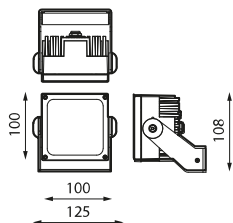

Applications

Historic buildings

Cultural spaces

Facades

Fairgrounds

Specifications (Series luminaires)

 Voltage (V)	24 dcV	 Measures	100x100x108mm
 Dimming	DMX	 Weight	0.001056Kg
 IP Tightness index	IP66	 Operating temperature	-30°C ~ +50°C
 IK Impact resistance	IK06	 Surges protection	No
 Body color	9004	 Flux (lm)	965lm
 Diffuser Material	VT	 Electrical isolation	CIII
 Body	AL	 Lifetime	(L70B50>)50.000h
K Colour temperature	RGBW(W:3000)		
 CRI Colour rendering index	>RGBW(W:3000)		

Prilux guarantees a $\pm 10\%$ tolerance in light flux measurements.

Dimensions

References

	W		
693851	24W	965lm	Yes

Photometry

Accessories

485135

MASTER DMX 512 1
UNIVERSE