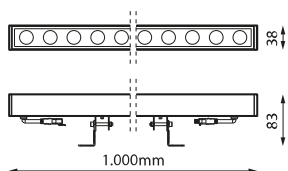

Applications

Historic buildings

Cultural spaces

Facades

Fairgrounds

Specifications (Series luminaires)

| | | | |
|--|---------------|--|------------------|
|  Voltage (V) | 24 dcV |  Measures | 1.000x38x96mm |
|  Dimming | DMX |  Weight | 0.00202Kg |
|  IP Tightness index | IP66 |  Operating temperature | -30°C ~ +50°C |
|  IK Impact resistance | IK08 |  Surges protection | No |
|  Body color | 9007 |  Flux (lm) | 965lm |
|  Diffuser Material | PC |  Electrical isolation | CIII |
|  Body | AL |  Lifetime | (L70B50>)50.000h |
| K Colour temperature | RGBW(W:3000) | | |
|  CRI Colour rendering index | >RGBW(W:3000) | | |
|  Optical | - | | |

Prilux guarantees a $\pm 10\%$ tolerance in light flux measurements.

Dimensions

References

| | | | | | | |
|---|-----|---|---|----------|---|---|
|  | W |  |  | ϕ/W |  |  |
| 693868 | 24W | -lm | 965lm | 40lm/W | - | Yes |