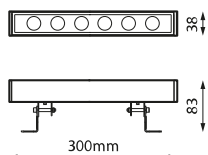

Applications

Historic buildings

Cultural spaces

Facades

Fairgrounds

Specifications (Series luminaires)

 Voltage (V)	24 dcV	 Measures	300x38x83mm
 Dimming	DMX	 Weight	0.78Kg
 IP Tightness index	IP66	 Operating temperature	-30°C ~ +50°C
 IK Impact resistance	IK08	 Surges protection	No
 Body color	9007	 Flux (lm)	280lm
 Diffuser Material	PC	 Electrical isolation	CIII
 Body	AL	 Lifetime	(L70B50>)50.000h
K Colour temperature	RGBW(W:3000)		
 CRI Colour rendering index	>RGBW(W:3000)		

Prilux guarantees a $\pm 10\%$ tolerance in light flux measurements.

Dimensions

References

	W	ϕ_{LUM}	ϕ/W	
693875	7W	280lm	40lm/W	Yes

485135

MASTER DMX 512 1
UNIVERSE

481687

POWER SUPPLY
150W 24V IP66 PLUG/
IP44