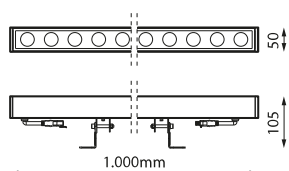

Specifications (Series luminaires)

Voltage (V)	24 dcV
Dimming	DMX

Measures	1.000x50x105mm
Weight	0.0028Kg

IP Tightness index	IP66
IK Impact resistance	IK08

Operating temperature	-30°C ~ +50°C

Body color	9007

Surges protection	No

Diffuser Material	PC

Body	AL

Flux (lm)	2,885lm

K Colour temperature	RGBW(W:3000)

Electrical isolation	CIII

CRI Colour rendering index	>RGBW(W:3000)

Lifetime	(L70B50>)50.000h

Prilux guarantees a $\pm 10\%$ tolerance in light flux measurements.

Dimensions

References

	W	ϕ_{LUM}	ϕ/W	
693882	72W	2885lm	40lm/W	Yes