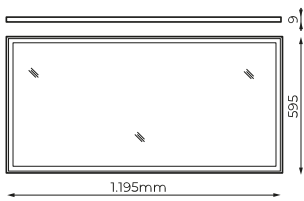

Specifications (Series luminaires)

	Electrical isolation	CII
	Voltage (V)	V
Hz	Frecuency (Hz)	50/60Hz
	Power factor (Cos fi)	>0,9
	Dimming	No
	IP Tightness index	IP20
	IP installed Sealing rating	IP40
	Body color	White
	Diffuser Material	PMMA-O
	Body	AL
K	Colour temperature	6500K
	CRI Colour rendering index	>80
	UGR	NO
	Measures	0x0x0mm
	Mounting position	Recessed Ceiling
	Operating temperature	-20°C ~ +40°C
	Flux (lm)	6,000lm
	Lifetime	(L70B50>)50.000h

References

	W_{LED}	W		ϕ	ϕ_{LUM}	K	
706049	56W	60W	1500mA	>0,9	6000lm	6500K	No

Dimensions

Photometry

472500

SUSPENSION KIT
1.5M SILENT LED (4
UNITS)

384070

WH FRAME RECESS
PLASTER SILENT LED
120X60CM

383806

WH SURFACE
DRAWER SILENT
LED 120X60CM