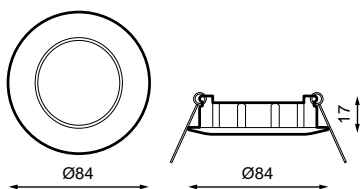

### Specifications (Series luminaires)

	<b>Voltage (V)</b>	V
	<b>Dimming</b>	No
	<b>IP Tightness index</b>	IP20
	<b>Body color</b>	White
	<b>Body</b>	AL
	<b>Measures</b>	Ø84x17mm
	<b>Mounting position</b>	Empotrado Techo

References 

	W				
958103	1x50W	White	Ø75	Ø84x17mm	No

Dimensions 

Photometry 

Info 

Cap NOT included.