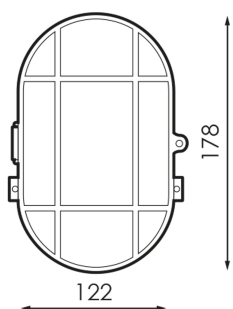

Specifications

	Electrical isolation	II
	Voltage (V)	230V
	Dimming	
	Bushing type	E27
	IP Tightness index	44
	Body color	Black
	Body	PMMA
	Measures	122x178
	Mounting position	Surface
	Operating temperature	-5 +35
	Guarantee	2 años

References

967099

Negro

122x178

Dimensions

Photometry

Info

Not included lamp