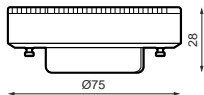

Specifications (Series luminaires)

	Voltage (V)	230V
Hz	Frecuency (Hz)	50-60Hz
Φ	Power factor (Cos fi)	>0,5
	Dimming	No
	Bushing type	GX53
	IP Tightness index	IP20
K	Colour temperature	3.000K
	CRI Colour rendering index	>80
	Opening angle	110°
	Measures	75x28mm
	Operating temperature	-5°C~+35 °C
Φ_{LUM}	Flux (lm)	628lm
	Lifetime	(L70B50>) 40.000h
	CEE Energy classification	G

References

	W	ϕ	ϕ_{LUM}	K	\leftrightarrow
977944	7W	>0,5	628lm	3.000K	75x28mm

Dimensions

Photometry