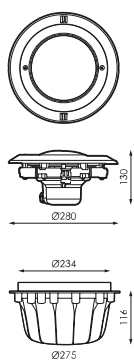

Specifications (Series luminaires)

	Electrical isolation	CIII
	Voltage (V)	12V acV
Hz	Frecuency (Hz)	50-60Hz
	Dimming	No
	IP Tightness index	IP68
	IK Impact resistance	IK08
	Body color	White
	Body	ABS
K	Colour temperature	3.000K/3.000K
	Opening angle	100°
	Measures	Ø280x130mm
	Lifetime	(L70B50>) 50.000h

References

	W		K	
498180	20W	1650mA	3.000K	Ø280x130mm
539104	20W	1650mA	5.000K	Ø280x130mm
539111	18W	1500mA	RGB	Ø280x130mm
539128	18W	1500mA	RGB	Ø280x130mm

Dimensions

Photometry

Accessories

442374

RGB CONTROLLER
WITH MAX. 20 LAMPS

534062

TRANSFORMER
300W 12VAC IP65

534352

TRANSFORMER
500W 12VAC IP65

Info

Possibility of changing lamps with up pool. Through a rolled up inside the niche cable can remove the lamp out of the water so you can change it without draining the pool. Maximum depth of installation is 2 meters.