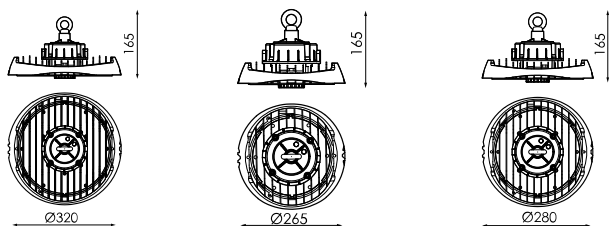

Specifications (Series luminaires)

	Electrical isolation	CCI
	Voltage (V)	100-240V
Hz	Frecuency (Hz)	50-60Hz
	Power factor (Cos fi)	Hasta 0,9
	Dimming	No
	IP Tightness index	IP65
	IK Impact resistance	IK10
	Body color	RAL9005
	Diffuser Material	PC
	Body	AL
K	Colour temperature	4000K-5000K
	CRI Colour rendering index	>80
	Measures	Ø320x165mm
	Operating temperature	50°C
	Flux (lm)	33000lm
	Lifetime	L70>50000h

References

	W		ϕ_{LUM}	Δ	K		
629720	100W	600mA	16500lm	90°	5000K	>80	Ø240x165mm
629737	100W	600mA	33000lm	90°	4000K	>80	Ø240x165mm
629744	150W	750mA	33000lm	90°	5000K	>80	Ø280x165mm
629751	150W	750mA	33000lm	90°	4000K	>80	Ø280x165mm
629768	200W	1000mA	33000lm	90°	5000K	>80	Ø320x165mm
629775	200W	1000mA	33000lm	90°	4000K	>80	Ø320x165mm

Dimensions

Photometry

Accessories

629836

REFLECTOR AKORA
ALUMINIO 200W 90°

629904

REJILLA
PROTECTORA
AKORA 200W

629935