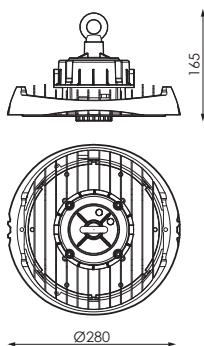

References

	W_{LED}	W_T		Φ_{LED}	Φ_T		K	
629690	54W	60W	400mA	8.652lm	8.400lm	4	5	4.000-5.000K
	72W	80W	500mA	11.536lm	11.200lm	4	5	4.000-5.000K
	92W	100W	600mA	14.120lm	14.000lm	4	5	4.000-5.000K
629706	72W	80W	520mA	11.536lm	11.200lm	4	5	4.000-5.000K
	111W	120W	600mA	17.304lm	16.800lm	4	5	4.000-5.000K
	138W	150W	750mA	21.630lm	21.000lm	4	5	4.000-5.000K
629713	92W	100W	700mA	14.120lm	14.000lm	4	5	4.000-5.000K
	138W	150W	850mA	21.230lm	21.000lm	4	5	4.000-5.000K
	186W	200W	1.000mA	28.840lm	28.000lm	4	5	4.000-5.000K

Measurements

100W

150W

Photometry