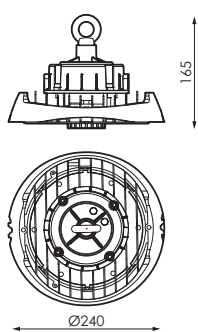

References

	W_{LED}	W_T		Φ_{LED}	Φ_T		K	
629690	54W	60W	400mA	8.652lm	8.400lm	4	5	4.000-5.000K
	72W	80W	500mA	11.536lm	11.200lm	4	5	4.000-5.000K
	92W	100W	600mA	14.120lm	14.000lm	4	5	4.000-5.000K
629706	72W	80W	520mA	11.536lm	11.200lm	4	5	4.000-5.000K
	111W	120W	600mA	17.304lm	16.800lm	4	5	4.000-5.000K
	138W	150W	750mA	21.630lm	21.000lm	4	5	4.000-5.000K
629713	92W	100W	700mA	14.120lm	14.000lm	4	5	4.000-5.000K
	138W	150W	850mA	21.230lm	21.000lm	4	5	4.000-5.000K
	186W	200W	1.000mA	28.840lm	28.000lm	4	5	4.000-5.000K

Measurements

100W