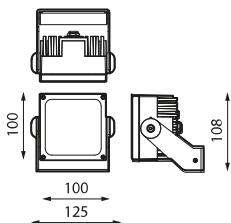

## Specifications (Series luminaires)

 <b>Voltage (V)</b>	24 dcV
 <b>Dimming</b>	No

 <b>Measures</b>	100x100x108mm
 <b>Weight</b>	0.001055Kg

 <b>IP Tightness index</b>	IP66
--	------

 <b>Operating temperature</b>	-30°C ~ +50°C
--	---------------

## Dimensions