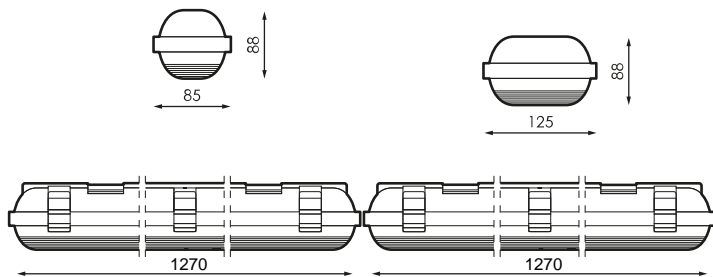

Specifications (Series luminaires)

	Electrical isolation	CI
	Voltage (V)	230V
	Frecuency (Hz)	50-60Hz
	Dimming	No
	IP Tightness index	IP65
	Body color	Light grey
	Diffuser Material	PC-T
	Body	PC
	Measures	1.270x88x85mm
	Mounting position	Superficie
	Operating temperature	-5 +35

References

		
469838		No
469869		No
469890		No
469920		No

Dimensions

Photometry

On request

Emergency kit 2hBajo el campo de configuración se añade solo este texto, en los 4 idiomas definidos

Accessories

378376

SET OF 8 PLASTIC CLIPS BERLIN ECO T8 1200MM

146340

SET OF 8 STAINLESS STEEL CLIPS BERLIN ECO T8 1200MM

Info

Up to -20° with ecTUBE LED PRILUX BASIC and SMART.