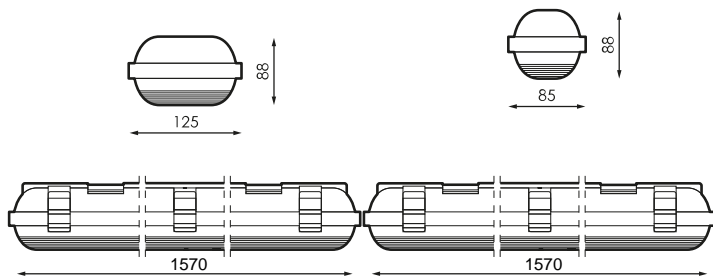

References

	469845	No
	469876	No
	469906	No
	469937	No

Dimensions

Photometry