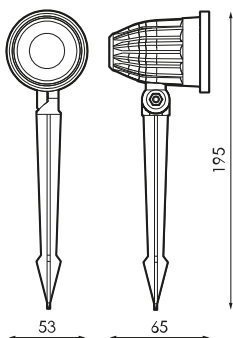

Specifications (Series luminaires)

	Electrical isolation	CI
	Voltage (V)	220-240V
	Dimming	No
	IP Tightness index	IP65
	IK Impact resistance	IK08
	Body color	Black
K	Colour temperature	3000K-4000K
	CRI Colour rendering index	>80
	Measures	Ø65x195mm
	Flux (lm)	638lm

References

	W	ϕ_{LUM}	K			
651110	7W	635lm	3000K	Black	>80	Ø65x195mm
651134	7W	638lm	4000K	Black	>80	Ø65x195mm

Dimensions

Photometry