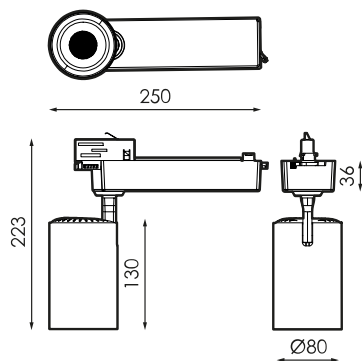

Specifications (Series luminaires)

	Electrical isolation	CII
	Voltage (V)	220-240V
	Opening angle	36°
	Measures	Ø80x250x223mm
	Flux (lm)	3.128lm
	Lifetime	30.000h
	Lifetime	(L70B50>)30.000h

References

	W	ϕ_{LUM}	
580182	27W	3.059lm	Ø80x250x223mm
580199	27W	3.128lm	Ø80x250x223mm
580205	27W	3.059lm	Ø80x250x223mm
580212	27W	3.128lm	Ø80x250x223mm

Dimensions

Photometry

Accessories

484633

CHIO 30W BL OVAL
SNOOT ACCESSORY

484572

CHIO LENS 24° 30W

Info

Three-phase electrified rail and accessories in white, black and grey. Adapter for three phase track 250V 6A.