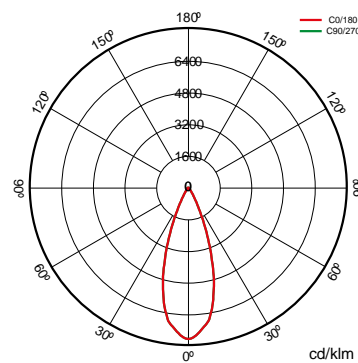

Specifications (Series luminaires)

	Electrical isolation	CII
	Voltage (V)	220-240V
	Opening angle	36°
	Measures	Ø80x250x223mm
	Flux (lm)	3.128lm
	Lifetime	30.000h
	Lifetime	(L70B50>)30.000h

References

	W	ϕ_{LUM}	
580182	27W	3.059lm	Ø80x250x223mm
580199	27W	3.128lm	Ø80x250x223mm
580205	27W	3.059lm	Ø80x250x223mm
580212	27W	3.128lm	Ø80x250x223mm

Dimensions

Photometry

Accessories

484633

CHIO 30W BL OVAL
SNOOT ACCESSORY

484572

CHIO LENS 24° 30W

Info