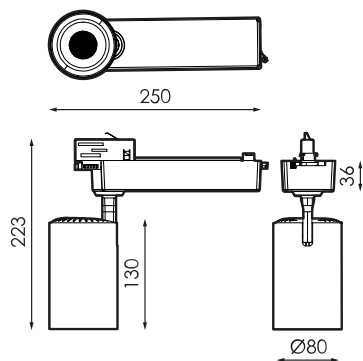

Specifications (Series luminaires)

	Electrical isolation	CCII
	Voltage (V)	220-240V
Hz	Frecuency (Hz)	50-60Hz
	IP Tightness index	IP20
	Diffuser Material	PC
	Body	AL iap
	Measures	250x223xØ80mm
	Operating temperature	(-30°C,+35°C)
	Flux (lm)	3059lm
	Lifetime	>50.000h
	Lifetime	(L70B50>)30.000h

References

	W	ϕ_{LUM}	
627856	30W	3059lm	250x223x ϕ 80mm
627863	30W	3128lm	250x223x ϕ 80mm
627887	30W	3059lm	250x223x ϕ 80mm
627894	30W	3128lm	250x223x ϕ 80mm

Dimensions

Photometry

Accessories

484633

CHIO 30W BL OVAL
SNOOT ACCESSORY

484572

CHIO LENS 24° 30W