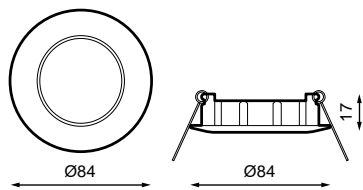

**Specifications (Series luminaires)**

	<b>Voltage (V)</b>	V
	<b>Dimming</b>	No
	<b>IP Tightness index</b>	IP20
	<b>Body color</b>	White
	<b>Body</b>	AL
	<b>Measures</b>	Ø84x17mm
	<b>Mounting position</b>	Empotrado Techo

References 

	W			
<b>958097</b>	1x50W	Ø75	Ø84x17mm	No
<b>958103</b>	1x50W	White	Ø75	Ø84x17mm

Dimensions Photometry Info 

Cap NOT included.