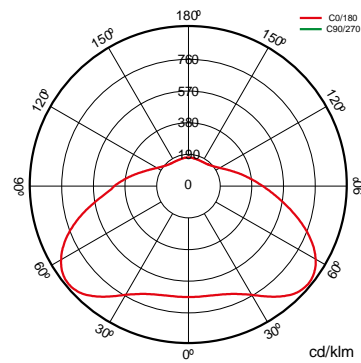

Specifications (Series luminaires)

	Electrical isolation	CIII
	Voltage (V)	V
	Dimming	No
	IP Tightness index	IP65
	Body color	Canvas grey
	Diffuser Material	PC
	Body	ABS
K	Colour temperature	3.000K/4.000K
	CRI Colour rendering index	>80
	Measures	492,5x231,9x58mm
	Flux (lm)	1.916lm
	Lifetime	(L70B50>) 35.000h

References

	W	ϕ_{LUM}	K				
590624	15W	1.801lm	3.000K	Canvas gray	>80	(L70B50>) 35.000h	492,5x231,9x58m
590631	15W	1.916lm	4.000K	Canvas gray	>80	(L70B50>) 35.000h	492,5x231,9x58m

Dimensions

Photometry

Accessories