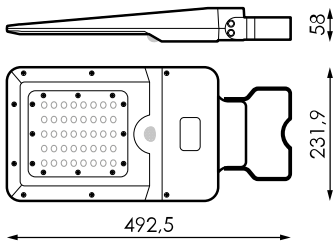

Specifications (Series luminaires)

	Electrical isolation	CIII
	Voltage (V)	V
	Dimming	No
	IP Tightness index	IP65
	Body color	Canvas grey
	Diffuser Material	PC
	Body	ABS
K	Colour temperature	3.000K/4.000K
	CRI Colour rendering index	>80
	Measures	492,5x231,9x58mm
	Flux (lm)	1.916lm
	Lifetime	(L70B50>) 35.000h

References

	W	ϕ_{LUM}	K				
590624	15W	1.801lm	3.000K	Canvas gray	>80	(L70B50>) 35.000h	492,5x231,9x58m
590631	15W	1.916lm	4.000K	Canvas gray	>80	(L70B50>) 35.000h	492,5x231,9x58m

Dimensions

Photometry

Accessories