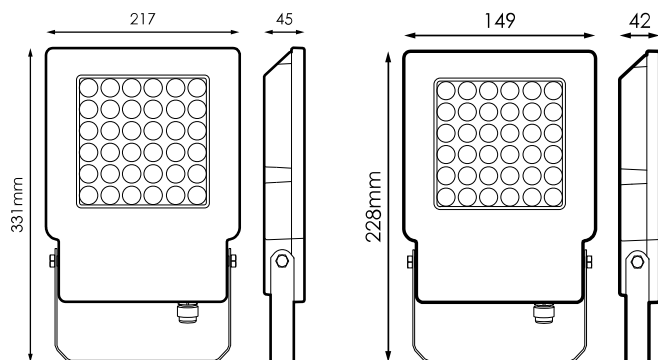

Specifications (Series luminaires)

	Electrical isolation	CI
	Voltage (V)	100-240V
	Frecuency (Hz)	50-60Hz
	IP Tightness index	IP65
	IK Impact resistance	IK08
	Body color	Canvas grey
	Diffuser Material	VT-T
	Body	AL
	Colour temperature	RGB/RGB
	CRI Colour rendering index	>70
	Opening angle	90°
	Measures	331x217x45mm
	Operating temperature	-5°C~+35 °C
	Lifetime	(L70B50>) 25.000h

References

	W	K		
497602	20W	RGB	Canvas gray	265x172x45mm
497619	50W	RGB	Canvas gray	331x217x45mm

Dimensions

Photometry