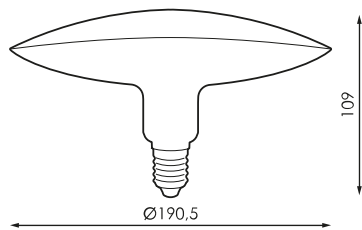

Specifications (Series luminaires)

	Voltage (V)	230V
Hz	Frecuency (Hz)	50-60Hz
	Dimming	No
	Bushing type	E27
	IP Tightness index	IP20
K	Colour temperature	3.000K/4.000K
	CRI Colour rendering index	>80
	Opening angle	120°
	Measures	190,5x109mm
	Operating temperature	-5°C~+35 °C
	Flux (lm)	1.883lm
	Lifetime	(L70B50>) 25.000h
	CEE Energy classification	G

References

	W	ϕ_{LUM}	K	\leftrightarrow
548786	20W	1.806lm	3.000K	190,5x109mm
548793	20W	1.883lm	4.000K	190,5x109mm

Dimensions

Photometry

Info

Until end of stock