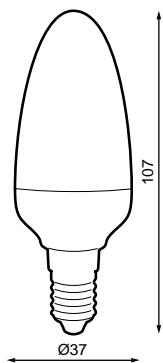

Specifications (Series luminaires)

	Voltage (V)	230V
Hz	Frecuency (Hz)	50-60Hz
Φ	Power factor (Cos fi)	Hasta >0,5
	Dimming	No
	Bushing type	E14
	IP Tightness index	IP20
K	Colour temperature	3.000K/3.000K
	CRI Colour rendering index	>80
	Opening angle	180°
	Measures	37x107mm
	Operating temperature	-5°C~+35 °C
Φ_{LUM}	Flux (lm)	524lm
	Lifetime	(L70B50>) 25.000h
	CEE Energy classification	A++

References

	W	ϕ	ϕ_{LUM}	K	\leftrightarrow
392761	5W	>0,5	524lm	3.000K	37x107mm

Dimensions

Photometry

Info

Until end of stock