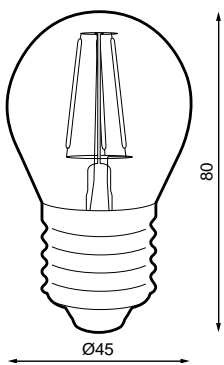

Specifications (Series luminaires)

	Voltage (V)	230V
Hz	Frecuency (Hz)	50-60Hz
Φ	Power factor (Cos fi)	Hasta >0,5
	Dimming	No
	Bushing type	E27
	IP Tightness index	IP20
K	Colour temperature	2.700K/2.700K
	CRI Colour rendering index	>80
	Opening angle	360°
	Measures	45x80mm
	Operating temperature	-5°C~+35 °C
Φ_{LUM}	Flux (lm)	403lm
	Lifetime	(L70B50>) 20.000h
	CEE Energy classification	E

References

	W	ϕ	ϕ_{LUM}	K	\leftrightarrow
237390	4W	>0,5	403lm	2.700K	45x80mm

Dimensions

Photometry

Info

Until end of stock