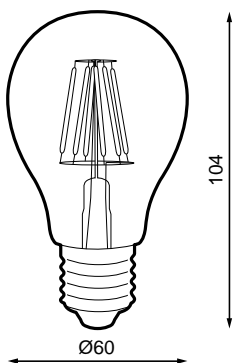

Specifications (Series luminaires)

	Voltage (V)	230V
Hz	Frecuency (Hz)	50-60Hz
Φ	Power factor (Cos fi)	Hasta >0,5
	Dimming	No
	Bushing type	E27
	IP Tightness index	IP20
K	Colour temperature	2.700K/4.000K
	CRI Colour rendering index	>80
	Opening angle	330°
	Measures	60x108mm
	Operating temperature	-5°C~+35 °C
Φ_{LUM}	Flux (lm)	739lm
	Lifetime	(L70B50>) 20.000h
	CEE Energy classification	E

References

	W	ϕ	ϕ_{LUM}	K	\leftrightarrow
237321	7W	>0,5	739lm	2.700K	60x108mm
237338	7W	>0,5	841lm	4.000K	60x108mm

Dimensions

Photometry

Info

Until end of stock