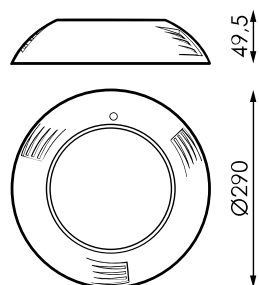

Specifications (Series luminaires)

	Electrical isolation	CIII
	Voltage (V)	12V acV
	Frecuency (Hz)	50-60Hz
	Dimming	No
	IP Tightness index	IP68
	IK Impact resistance	IK08
	Body color	White
	Body	ABS
	Colour temperature	RGB/RGB
	CRI Colour rendering index	>70
	Opening angle	120°
	Measures	Ø290x49,5mm
	Lifetime	(L70B50>) 30.000h

References

	W		K	
442343	22W	1800mA	5.000K	Ø290x49,5mm
442350	22W	1800mA	RGB	Ø290x49,5mm
442367	22W	1800mA	RGB	Ø290x49,5mm

Dimensions

Photometry

Accessories

164122

WIRELESS RGB
SYNCHRONIZER PAR
56

534062