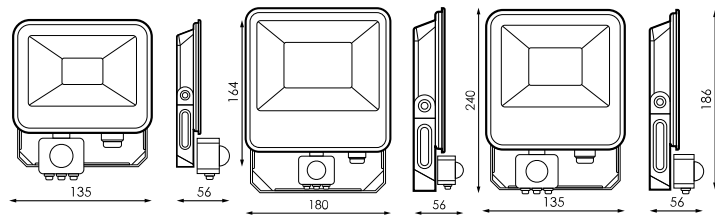

Specifications (Series luminaires)

	Electrical isolation	CI
	Voltage (V)	230V
Hz	Frecuency (Hz)	50-60Hz
	Power factor (Cos fi)	Hasta >0,9
	IP Tightness index	IP65
	Body color	7045
	Diffuser Material	VT-O
	Body	AL
K	Colour temperature	5.000K/5.000K
	CRI Colour rendering index	>80
	Opening angle	110°
	Measures	164x135x56mm
	Flux (lm)	1.923lm
	Lifetime	(L70B50>) 25.000h

References

	W	ϕ_{LUM}	K		
504768	20W	1.923lm	5.000K	Dark gray	164x135x56mm
504775	30W	2.743lm	5.000K	Dark gray	186x135x56mm
504782	50W	4.516lm	5.000K	Dark gray	240x180x56mm

Dimensions

Photometry