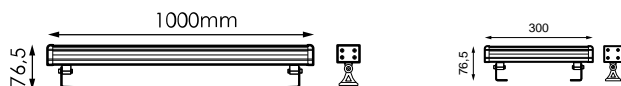

Applications

Fairgrounds

Facades

Historic buildings

Cultural spaces

Specifications (Series luminaires)

	Voltage (V)	24 dcV
Hz	Frecuency (Hz)	50-60Hz
	LED number	18/18
	Dimming	DMX
	IP Tightness index	IP66
	IK Impact resistance	IK09
	Body color	9007
	Diffuser Material	VT
	Body	AL
K	Colour temperature	RGBW/RGBW
	CRI Colour rendering index	>80 (Blanco)

	Measures	1.000x76,5mm
	Surges protection	No
	Flux (lm)	1.016lm
	Electrical isolation	CIII
	Lifetime	L70>50.000h

Prilux guarantees a $\pm 10\%$ tolerance in light flux measurements.

Dimensions

References