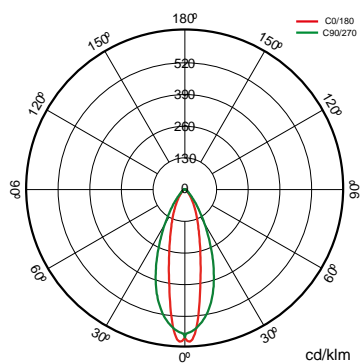

References

	W_{LED}	ϕ_{LED}	ϕ_{LUM}		
490153	24W	1.471lm	1.016lm	18	Yes
581271	8W	490,3lm	1.016lm	18	Yes

Photometry