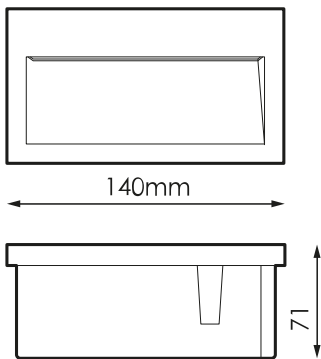

Specifications (Series luminaires)

	Electrical isolation	CI
	Voltage (V)	100-240V
Hz	Frecuency (Hz)	50-60Hz
	Dimming	No
	IP Tightness index	IP54
	Diffuser Material	VT-T
	Body	AL
K	Colour temperature	3.000K/4.000K
	CRI Colour rendering index	≥80
	Opening angle	80°
	Measures	140x70x71mm
	Mounting position	Empotrado Pared
	Operating temperature	-10 +35
	Flux (lm)	76lm
	Lifetime	(L70B50>) 30.000h

References

	W	ϕ_{LUM}	K			Δ	
495288	3W	76lm	3.000K	≥ 80	(L70B50>) 30.000h	80°	140x70x71mm
495295	3W	81lm	4.000K	≥ 80	(L70B50>) 30.000h	80°	140x70x71mm

Dimensions

Photometry