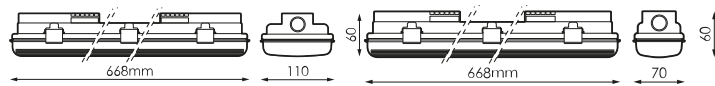

Specifications (Series luminaires)

	Electrical isolation	CI
	Voltage (V)	220V
Hz	Frecuency (Hz)	50-60Hz
	Dimming	No
	IP Tightness index	IP65
	Body color	Light grey
	Diffuser Material	PC-T
	Body	PC
	Measures	668x110x60mm
	Operating temperature	-20 +35

References

	
495950	1x
495981	2x
496018	1x
496049	2x
496131	0mm

Dimensions

Photometry

Accessories

496131

SET OF 6 STAINLESS
STEEL CLIPS
MUNICH 600MM

Info