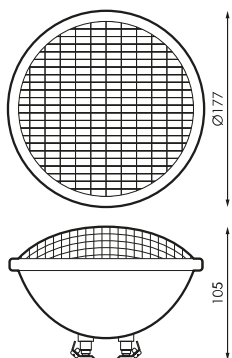

Specifications (Series luminaires)

	Voltage (V)	12V acV
Hz	Frecuency (Hz)	50-60Hz
	Dimming	No
	Bushing type	G53
	IP Tightness index	IP68
K	Colour temperature	RGB-RGB
	CRI Colour rendering index	>70
	Opening angle	100°
	Measures	177x104mm
	Flux (lm)	1.709lm
	Lifetime	(L70B50>) 30.000h
	CEE Energy classification	F

References

	W		
495035	20W	1650mA	1.709lm
534031	20W	1650mA	1.793lm
534048	18W	1500mA	RGB
534055	18W	1500mA	RGB

Dimensions

Photometry

Accessories

534062

TRANSFORMER
300W 12VAC IP65

534352