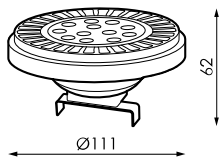

Specifications (Series luminaires)

	Voltage (V)	12V acV
	Frecuency (Hz)	50-60Hz
	Dimming	No
	Bushing type	G53
	IP Tightness index	IP20
	Colour temperature	3.000K/4.000K
	CRI Colour rendering index	>80
	Opening angle	30°
	Measures	111x62mm
	Operating temperature	-5°C~+35 °C
	Flux (lm)	915lm
	Lifetime	(L70B50>) 30.000h
	CEE Energy classification	F

References

	W	ϕ_{LUM}	K	\leftrightarrow
562744	12W	864lm	3.000K	111x62mm
562751	12W	915lm	4.000K	111x62mm

Dimensions

Photometry