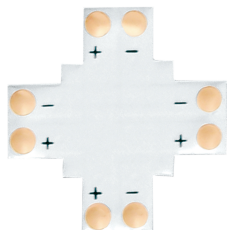

POWER SUPPLY
100W 24V IP67
LPV-100-24

473705

POWER SUPPLY
150W 24V IP67
LPV-150-24

473057

CONNECTOR
IMAGINE
MONOCOLOR IP20
CABLE-STRIP

Accessories

473071

CONNECTOR
IMAGINE
MONOCOLOR IP20
STRIP-STRIP

209151

STRIP CONNECTOR X
IP20 2835 10MM 2P

209144

T-STRIP CONNECTOR
IP20 2835 10MM 2P

501453

POWER SUPPLY
XLG-200-24-A IP67

001662

POWER SUPPLY
DALI LCA 35W 24V
SC PRE