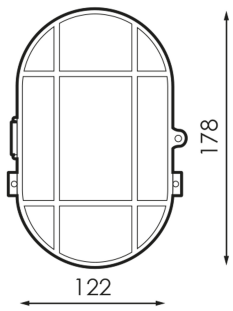

Specifications

	Electrical isolation	II
	Voltage (V)	230V
	Dimming	
	Bushing type	E27
	IP Tightness index	44
	Body color	Black
	Body	PMMA
	Measures	122x178
	Mounting position	Surface
	Operating temperature	-5 +35

References

		
967075	Blanco	122x178
967099	Negro	122x178

Dimensions

Photometry

Info

Not included lamp