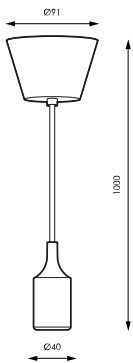

Specifications (Series luminaires)

	Electrical isolation	CII
	Voltage (V)	230V
Hz	Frecuency (Hz)	50-60Hz
	Dimming	No
	Bushing type	E27
	IP Tightness index	IP20
	Body color	White
	Body	PET
	Measures	Ø91x1.000mm
	Operating temperature	-5 +35

References

	W	
545907	Máx. 60WW	Ø91x1.000mm
545914	Máx. 60WW	Ø91x1.000mm

Dimensions

Photometry

Info

Maximum weight supported by the lampholder is 1Kg.