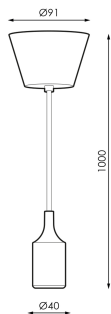

Specifications

 Voltage (V)	230V
Hz Frecuency (Hz)	50-60
 Dimming	Yes
 IP Tightness index	20
 Body color	White
 Body	PET
 Measures	Ø91x1.000
 Operating temperature	-5 +35

References

	
545907	Ø91x1.000
545914	Ø91x1.000

Dimensions

Photometry

Info

Maximum weight supported by the lampholder is 1Kg.