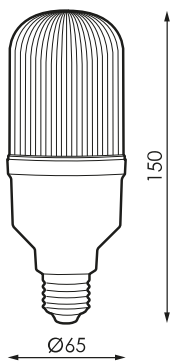

Specifications (Series luminaires)

	Electrical isolation	CCI
	Voltage (V)	230V
Hz	Frecuency (Hz)	50-60Hz
	Power factor (Cos fi)	Hasta $\geq 0,5$
	Dimming	No
	Bushing type	E27
	IP Tightness index	IP20
	Body color	White
	Diffuser Material	PC-O
	Body	PC
K	Colour temperature	3000K-5000K
	CRI Colour rendering index	80cromatica
	Opening angle	270°
	Measures	65x150mm
	Flux (lm)	1438lm
	Lifetime	(L70B50>)40.000h
	Lifetime	(L70B50>)40.000h
	CEE Energy classification	A+

References

	W	ϕ	ϕ_{LUM}	K	\leftrightarrow
481403	15W	$\geq 0,5$	1502lm	4000K	65x150mm
481410	15W	$\geq 0,5$	1563lm	5000K	65x150mm
482134	15W	$\geq 0,5$	1438lm	3000K	65x150mm

Dimensions

Photometry