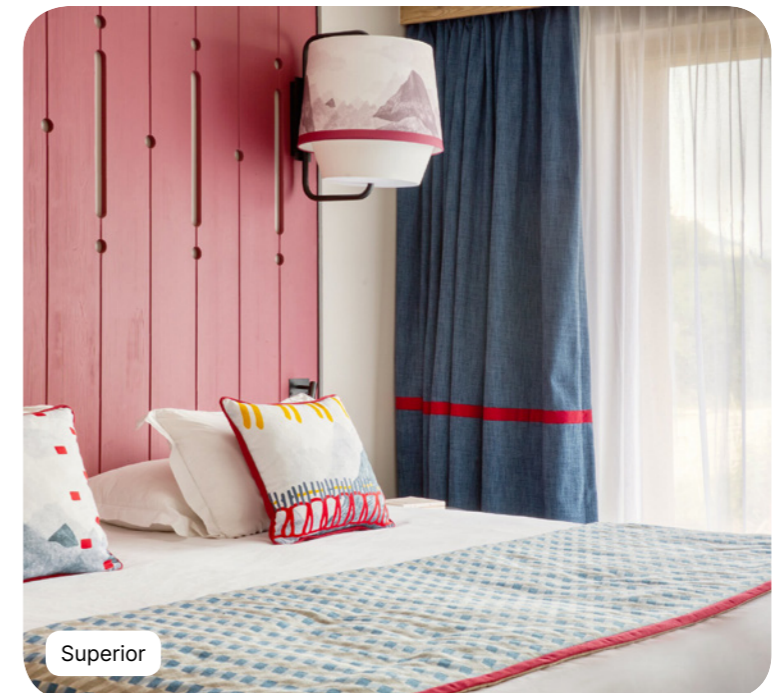

Accommodation