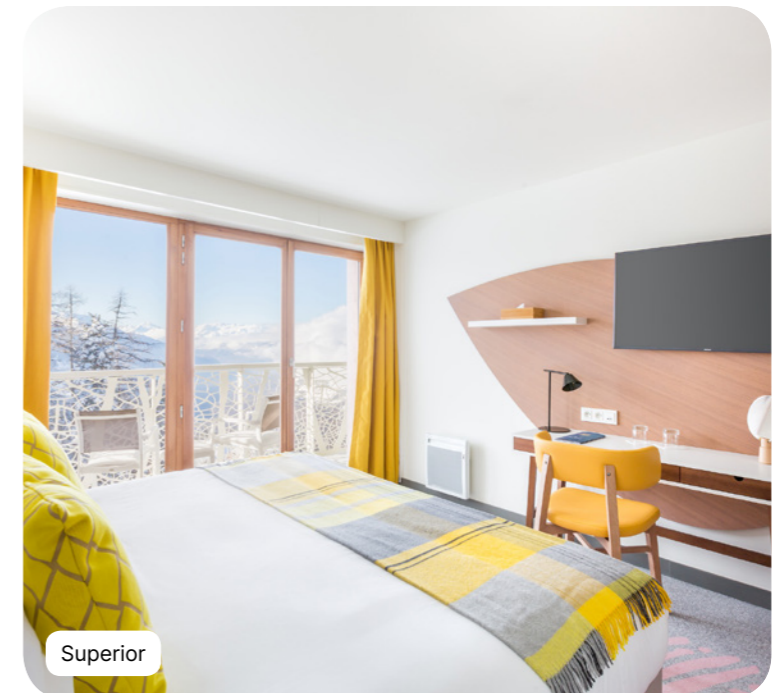

Accommodation

Superior