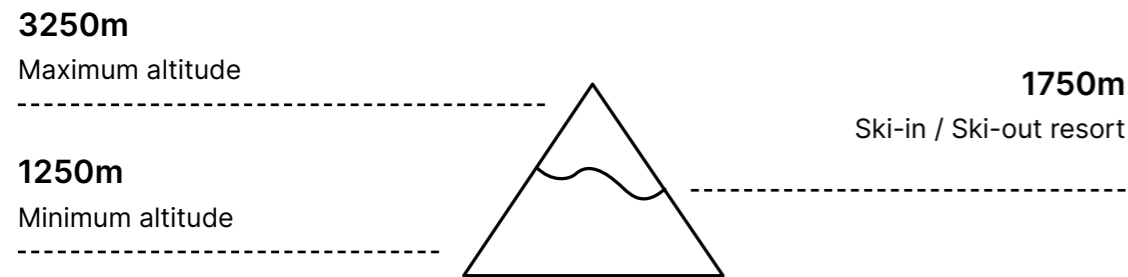

Ski area map

Domaine Paradiski

Alpine ski slopes

Number of ski slopes

Cross-country ski slopes

153 km

Freeride Zone(s)

Fun Zone(s)