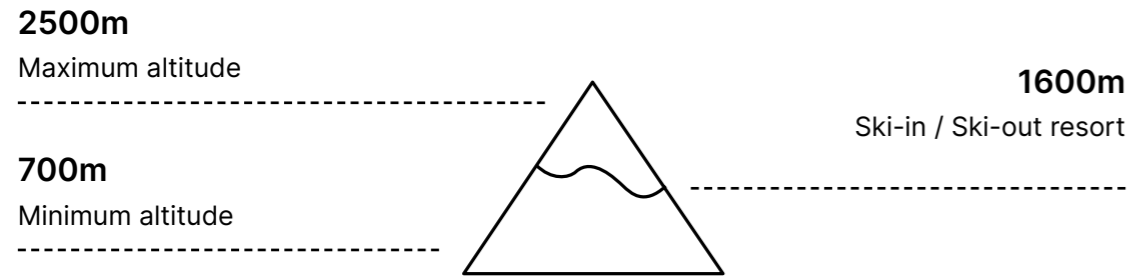

Ski area map

Grand Massif

Alpine ski slopes

Number of ski slopes

Cross-country ski slopes

137 km

Freeride Zone(s)

Fun Zone(s)