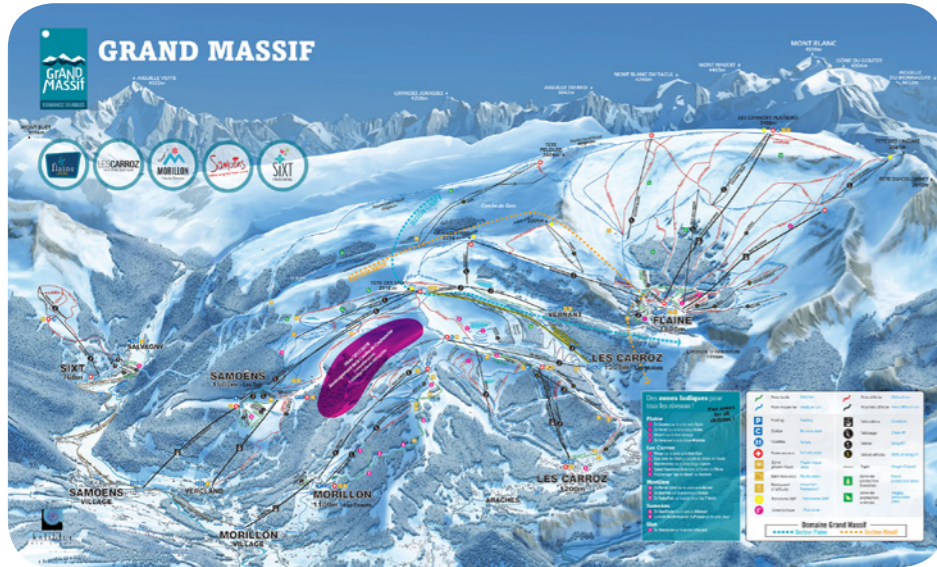

*On demand

Restaurants & Bars

Bars

The Carillon

Main bar

Skyline bar

Gourmet Lounge Bar

Wine cellar

Wine Bar

Restaurants

Cosy Mountain Main Restaurant

Typical Alpine favourites star alongside an array of international dishes at the Cosy Mountain. Delight in raclette, sizzling grills, and artisan desserts, all enjoyed on the scenic terrace or in a contemporary mountain inspired decor.

Skyline Gourmet Lounge

Panoramic views and a cosy atmosphere are as delightful as the menu's fusion of regional specialties and bistronomic flair. Indulge in comforting croziflette with Reblochon cheese, or succulent arctic char fillet, expertly paired with a glass of regional wine. This summer, Skyline transforms itself into a quiet area during the day and later a place to enjoy sunset aperitif or fondue evenings.

Ski area map

Grand Massif

Alpine ski slopes

Number of ski slopes

Cross-country ski slopes

137 km

Freeride Zone(s)

Fun Zone(s)