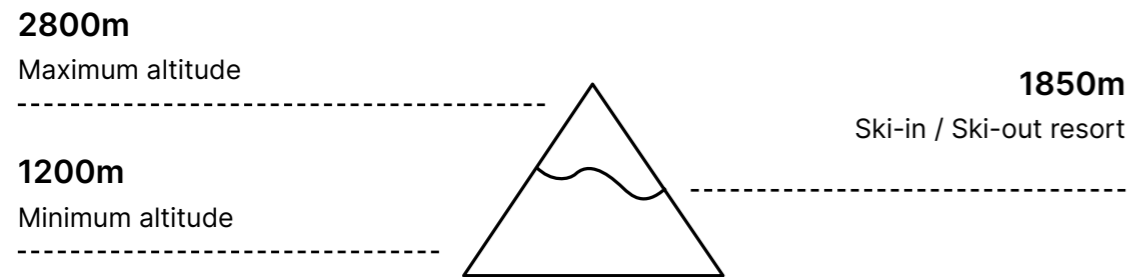

Ski area map

Domaine de San Bernardo

Alpine ski slopes

Number of ski slopes

Cross-country ski slopes

23 km

Freeride Zone(s)

Fun Zone(s)