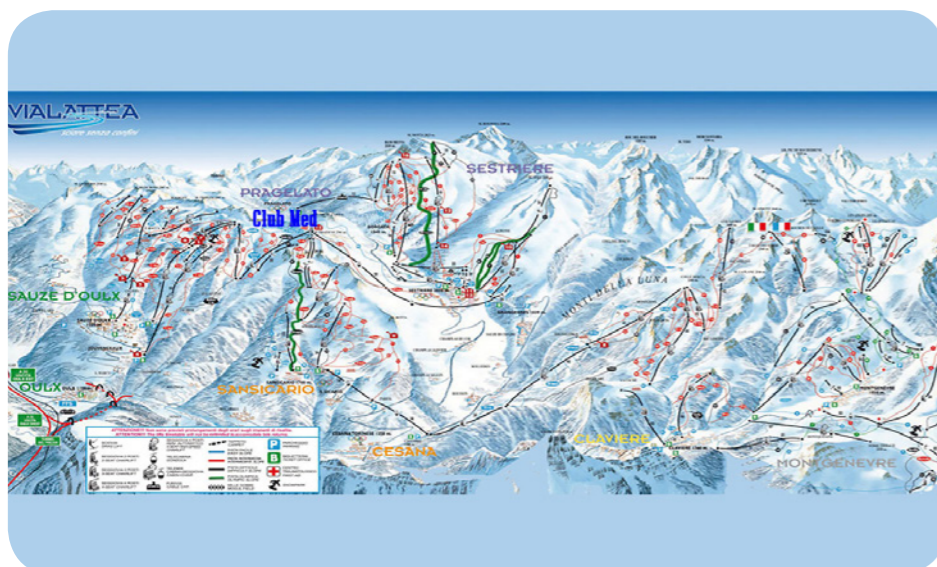

La Tana

Specialty Restaurant

Dine in a baroque-chic setting featuring Piedmontese specialties crafted with the finest artisanal produce. Paired with a glass of local Barolo, savour the signature Piedmontese fondue with creamy fontina cheese, a true taste of the region.

Casa Mollino

Mountain Restaurant

Perched at a breathtaking 2,300 metres, Casa Mollino is a high-altitude haven for both skiers and gourmands. Warm up with hearty mountain specialties as you take in panoramic views of the Sauze d'Oulx slopes.

Ski area map

Domaine de Via Lattea - Sestrière

2823m

Maximum altitude

1350m

Minimum altitude

1600m

Ski-in / Ski-out resort

Alpine ski slopes

Number of ski slopes

244

Cross-country ski slopes

40 km

Freeride Zone(s)

Fun Zone(s)

Practical Information