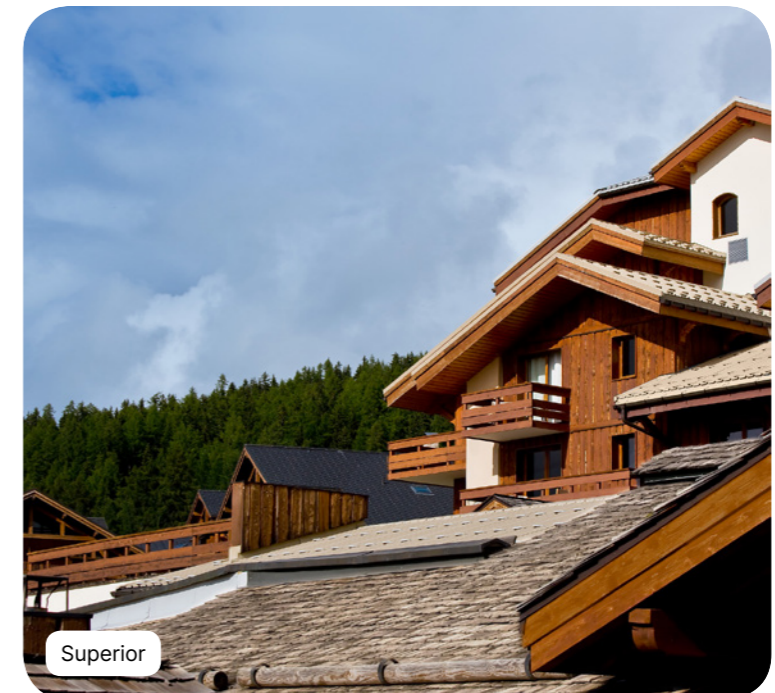

Accommodation