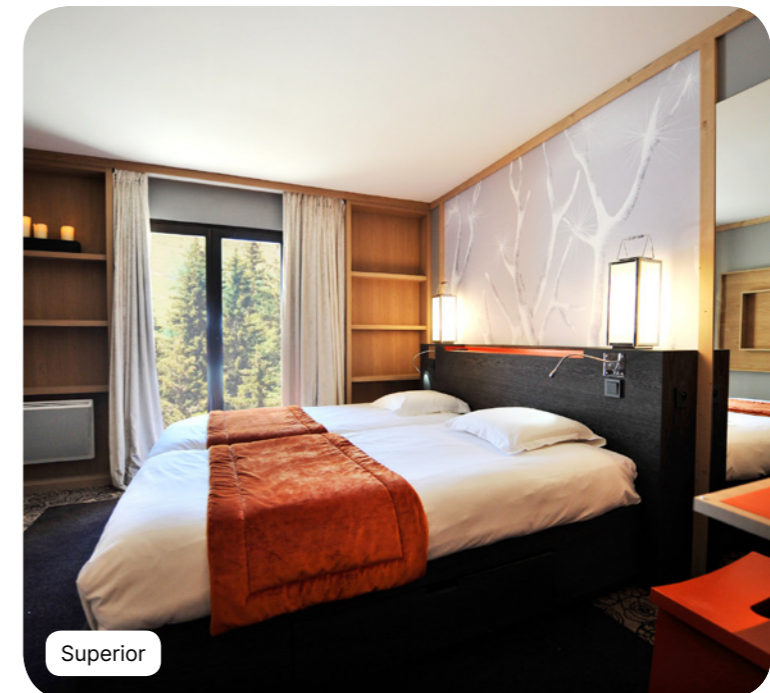

Accommodation

Superior