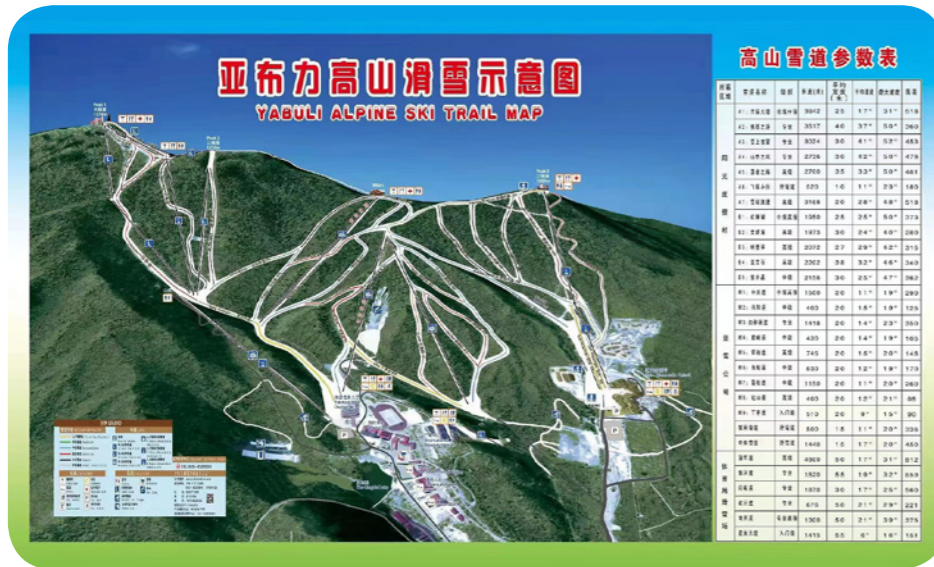

## Restaurants

### Apple Garden Main Restaurant

Serving a fusion of Dong Bei cuisine and international favourites our signature buffet restaurant is the perfect place to take in the view of snow dusted mountains. At live cooking stations look forward to signature dishes like Braised Pork belly with sauerkraut and Mo Li Boil Fish.

## Ski area map