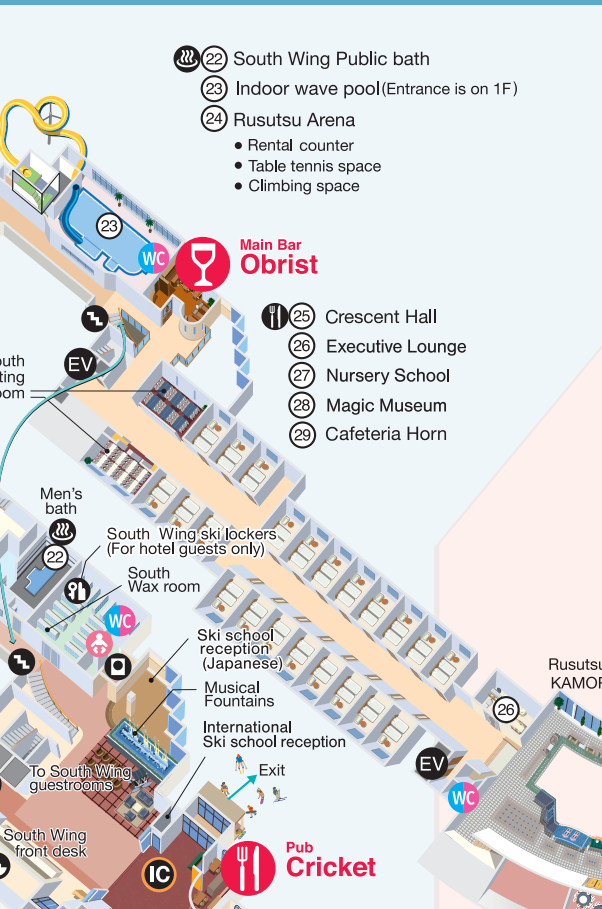

# RUSUTSU RESORT HOTEL MAP

- Shopping
- Public bath
- Delivery service counter
- Escalator
- Crib
- Nursing room
- Restaurants
- Coin lockers
- Coin-operated laundry
- Stairs
- Wheelchair accessible restroom
- Information
- Hotel reception
- Ski lockers for hotel guests
- Elevator
- Restroom
- Smoking room
- Ticket Pick-up Box

## HIGHLAND LODGE AREA

## SOUTH WING AREA

Please purchase ticket from here.

Please use this elevator to move between Ground Floor and Hotel Lobby.

Two-story merry-go-round Carousel

Local bus stop

Ticket counter

Hotel Information & Bigrugs desk (For day trip guests only)