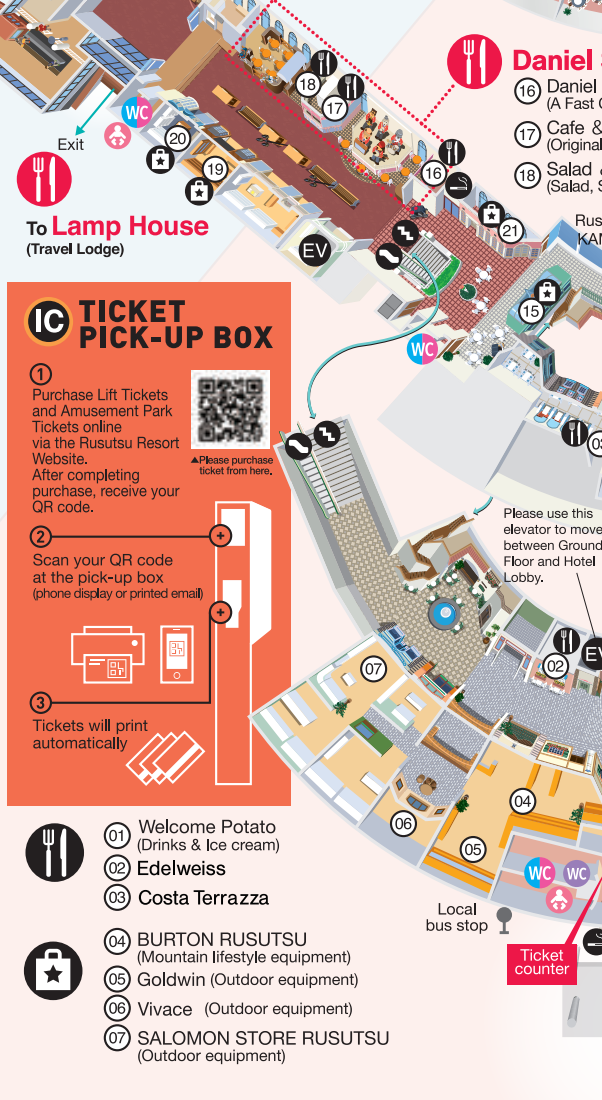

THE WESTIN RUSUTSU RESORT AREA

Wellness Center 寿 Zyu

Wellness Center New Open
Featuring a fitness gym and health counseling room.

MAP 33

Rusutsu Onsen - Kotobuki
South Wing Public Bath
Westin Rusutsu Hot Spring

MAP 32
MAP 22
MAP 45

Key card required. Please visit front desk for access.

- Fee Not required - Hotel Guests (during stay)
- Required - Day trip customers (+ after check-out)

Indoor Wave Pool

With its wave pool and aqua coaster, the indoor pool is great fun for adults and kids alike.

MAP 23

Brand Store Enjoy shopping at brand stores in Rusutsu Resort

BURTON Goldwin SALOMON THE NORTH FACE

MAP 04 MAP 05 MAP 07 MAP 37

Magic Museum

A space filled with countless rare collections.

MAP 20 FREE

KAMORI WONDER LIGHTS

Our projection mapping show details the vivid story of Hokkaido onto a large glass window within the resort. Enjoy a magical experience here at Rusutsu Resort.

MAP 08 FREE

Two-story merry-go-round Carousel

One of the world's largest two-story, indoor merry-go-rounds. You can enjoy a ride throughout the year. (Free of charge for hotel guests during stay.)

MAP 09 FREE

TICKET PICK-UP BOX

1. Purchase Lift Tickets and Amusement Park Tickets online via the Rusutsu Resort Website. After completing purchase, receive your QR code.
2. Scan your QR code at the pick-up box (phone display or printed email)
3. Tickets will print automatically

Please purchase ticket from here.

Please use this elevator to move between Ground Floor and Hotel Lobby.

Two-story merry-go-round Carousel

Local bus stop

Ticket counter

Hotel Information & Bigrugs desk (For day trip guests only)

Main entrance

*Bus departure & arrival point

- 01 Welcome Potato (Drinks & Ice cream)
- 02 Edelweiss
- 03 Costa Terrazza
- 04 BURTON RUSUTSU (Mountain lifestyle equipment)
- 05 Goldwin (Outdoor equipment)
- 06 Vivace (Outdoor equipment)
- 07 SALOMON STORE RUSUTSU (Outdoor equipment)