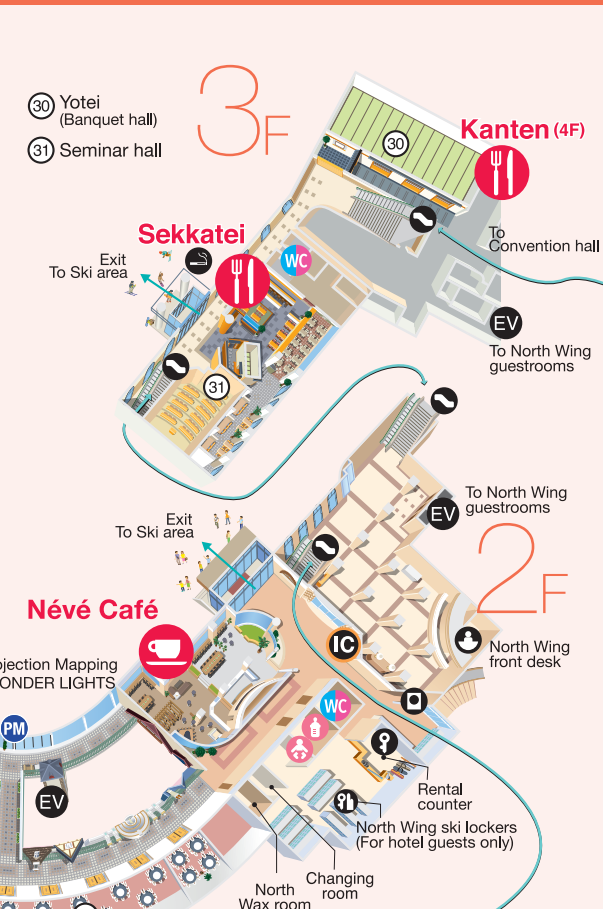

NORTH WING AREA