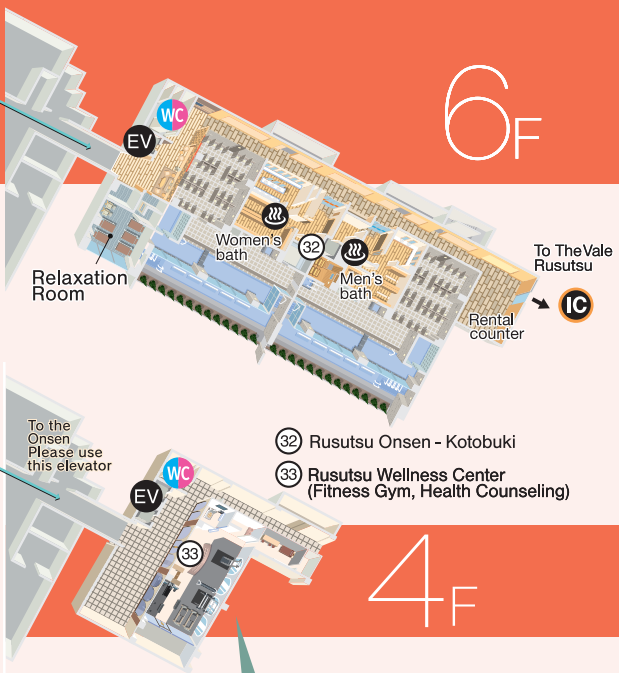

# RUSUTSU RESORT HOTEL MAP

- Shopping
- Public bath
- Delivery service counter
- Escalator
- Crib
- Nursing room
- Restaurants
- Coin lockers
- Coin-operated laundry
- Stairs
- Wheelchair accessible restroom
- Information
- Hotel reception
- Ski lockers for hotel guests
- Elevator
- Restroom
- Smoking room
- Ticket Pick-up Box

## HIGHLAND LODGE AREA

## SOUTH WING AREA

## THE WESTIN RUSUTSU RESORT AREA

**Wellness Center 寿 Zyu**

Wellness Center New Open  
Featuring a fitness gym and health counseling room.

MAP 33

**Rusutsu Onsen - Kotobuki**  
**South Wing Public Bath**  
**Westin Rusutsu Hot Spring**