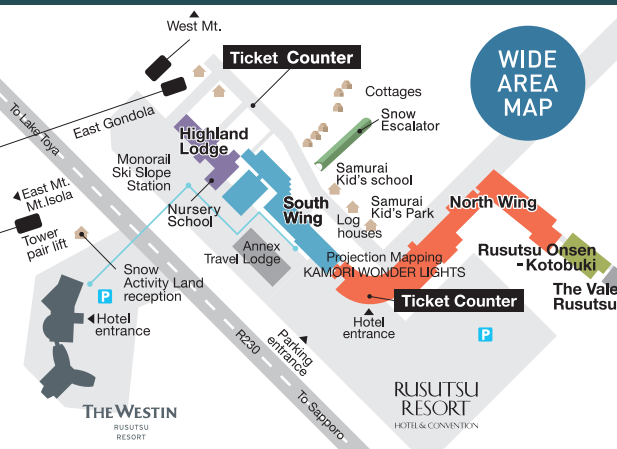

## HIGHLAND LODGE AREA

## SOUTH WING AREA

## NORTH WING AREA

Please purchase ticket from here.

Please use this elevator to move between Ground Floor and Hotel Lobby.

Two-story merry-go-round Carousel

Local bus stop

Ticket counter

Hotel Information & Bigrugs desk (For day trip guests only)