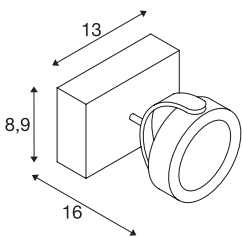

KALU

wall and ceiling light, single-headed, LED, 3000K, black, 60°

As one would expect, the LED extension of the popular KALU series guarantees the utterly free adjustment of lamp heads. Fitted with dimmable, high output LEDs, the KALU series has just become even more efficient and versatile! Available in matt black or black and white, KALU wall and ceiling light is supplied ready for direct connection to 230V mains supply.

TECHNICAL DATA

Item no.	1000127
Number of different light outlets	1
Rotating or tilting	rotary Bar and tiltable
IP Code	IP 20
Assembly	Surface
Assembly details	Ceiling,Wall
Dimmable	Yes
Dimming technology	trailing edge
Primary nominal voltage	220-240V ~50/60Hz
Secondary power / voltage	350 mA
Safety class	I
Wattage	17 W
Level of inrush current	10 A
Duration of inrush current	40 µs
Stroboscopic effect (SVM)	0.02
Lumen	1000 lm
Colour temperature	3000 Kelvin
Beam angle	60 °
Color	black
CRI	80
LXXBXX data	L70B50
Service life	40000 h

Light Source

916610 

Light distribution	rotational symmetric
Light outlet	direct
Length	13 cm
Width	8.9 cm
Height	16 cm
Net weight	0.783 kg
Gross weight	0.915 kg
BIG WHITE Page	403